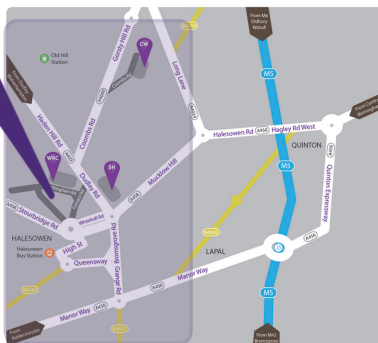

How to Find Us

WRC - Whittingham Road
SH - Shenstone House
CW - Coombs Wood

Halesowen College
Whittingham Road
Halesowen
West Midlands
B63 3NA

Telephone 0121 602 7777
Fax 0121 585 0369
Email info@halesowen.ac.uk